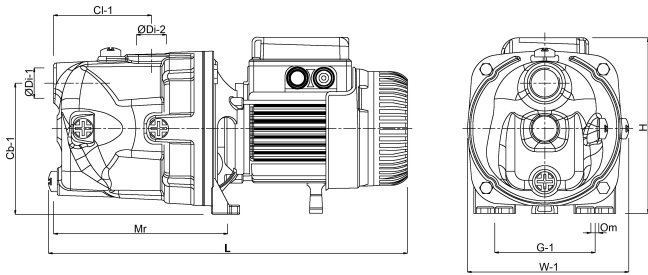

**DAB Jet pump cast iron 1 1/2" x
1 1/4" female thread 6bar 4,3A
400VAC green self priming
type JET 112 T (7043962)**

TECHNICAL SPECIFICATIONS

Colour green

Material cast iron

Pump body cast iron

Material impeller 1 noryl

Model self priming

Max. head 62 m

Connection female thread

Max. temperature 35 °C

Minimum medium temperature 0 °C
(continuous)

Max flow rate 10.5 m³/h

Press 1 1/4 "

Maximum ambient temperature 40 °C

Suction 1 1/2 "

Type JET 112 T

Size 1 1/2" x 1 1/4"

Voltage 400VAC

Ampere

4,3 A

PRODUCT INFORMATION

Suction up to 8 metres deep.