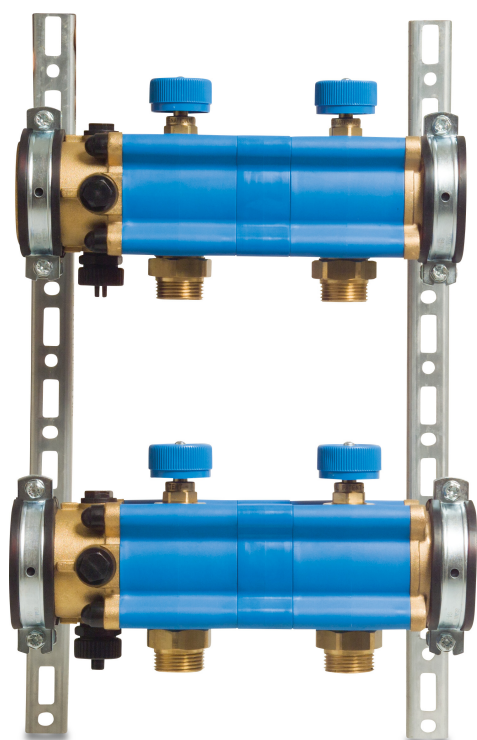

# Manifold plastic 1" male thread blue type Geokal 2-groups (7000296)

# TECHNICAL SPECIFICATIONS

Colour	blue
--------	------

Type	Geokal
------	--------

Material	plastic
----------	---------

Connection	male thread
------------	-------------

Size	1"
------	----

Groups	2
--------	---