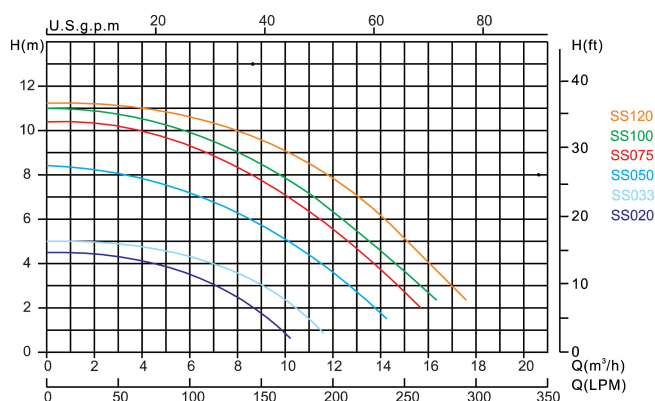

**Flotide Pool pump 50 mm / 1
1/2" metric/imperial glue
socket 3,5A 230VAC black type
SS 075 with RCD plug (0950089)**

FLOTIDE

TECHNICAL SPECIFICATIONS

Colour	black
Shaft	stainless steel 316
Material seal	stainless steel 316
Connection	metric/imperial glue socket
Voltage	230VAC
Max. temperature	40 °C
Width	211 mm
Height	340 mm
Frequency	50 Hz
IP value	IPX5
Type	SS 075
Capacity	14,4 m ³ /h
Output Power	0,75 HP
Size	50 mm / 1 1/2"
Length	552 mm
Weight	9.01 kg
Power	0.56 kW

Ampere 3,5 A

Noise level 60 dB

BEP Capacity 12

BEP Head 4.5

DIMENSIONS

A 552 mm

B 211 mm

C 340 mm

PRODUCT INFORMATION

This pump is designed for medium sized domestic swimming pools. Low energy consumption, quiet running.

Features:

- Connection: metric / imperial glue socket

- Transparent lid for easy checking
- NSK bearing
- Insulation: Class B
- IP55 protection
- Built in thermal protection
- Supplied including metric & imperial unions
- Supplied with RCD differential plug
- UK / DIN plug included