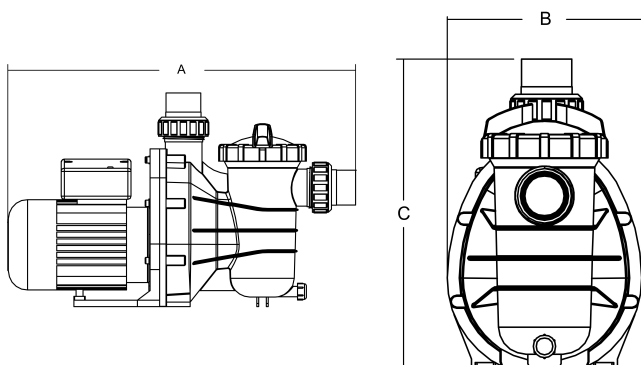

**Flotide Pool pump 50 mm / 1
1/2" metric/imperial glue
socket 3,5A 230VAC black type
SS 075 with RCD plug (0950089)**

FLOTIDE

TECHNICAL SPECIFICATIONS

Colour	black
Shaft	stainless steel 316
Material seal	stainless steel 316
Connection	metric/imperial glue socket
Voltage	230VAC
Max. temperature	40 °C
Width	211 mm
Height	340 mm
Frequency	50 Hz
IP value	IPX5
Type	SS 075
Capacity	14,4 m ³ /h
Output Power	0,75 HP
Size	50 mm / 1 1/2"
Length	552 mm
Weight	9.01 kg
Power	0.56 kW

Ampere 3,5 A

Noise level 60 dB

BEP Capacity 12

BEP Head 4.5

DIMENSIONS

A 552 mm

B 211 mm

C 340 mm

PRODUCT INFORMATION

This pump is designed for medium sized domestic swimming pools. Low energy consumption, quiet running.

Features:

- Connection: metric / imperial glue socket

- Transparent lid for easy checking
- NSK bearing
- Insulation: Class B
- IP55 protection
- Built in thermal protection
- Supplied including metric & imperial unions
- Supplied with RCD differential plug
- UK / DIN plug included