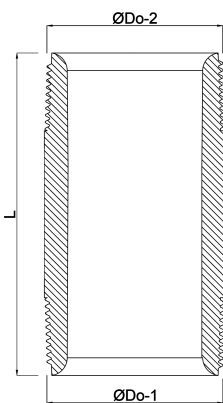

**Profec Nr. 23 Pipe nipple steel  
black 1/4" male thread 16bar  
100 mm (1160100)**

# TECHNICAL SPECIFICATIONS

Material steel black

Connection male thread

DIN Standard DIN 2982

Fitting nr. Nr. 23

Pressure 16 bar

Size 1/4"

Length 100 mm

## DIMENSIONS

L 100 mm

ØDo-1 1/4 "

ØDo-2 1/4 "

**Last modified date: 14/03/2026**

Bosta UK Ltd.  
Reflection House  
Olding Road  
Bury St. Edmunds  
Suffolk  
IP33 3TA  
T +44 (0) 1284 716580  
E [enquiries@bosta.co.uk](mailto:enquiries@bosta.co.uk)  
<http://www.bosta.com>