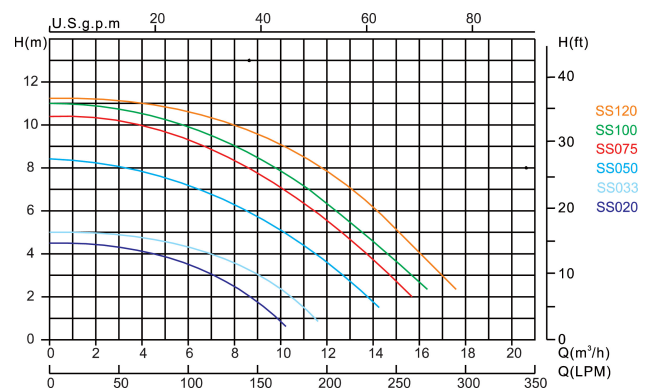

# TECHNICAL SPECIFICATIONS

Colour	black
Shaft	stainless steel 316
Material seal	stainless steel 316
Connection	metric/imperial glue socket
Type	UK plug
Voltage	230VAC
Max. temperature	40 °C
Width	211 mm
Height	340 mm
Frequency	50 Hz
IP value	IPX5
Type	SS 050
Capacity	12,4 m <sup>3</sup> /h
Output Power	0,5 HP
Max. head	6 m
Size	50 mm / 1 1/2"
Length	552 mm

Weight 8.03 kg

Power 0.55 kW

Ampere 2,5 A

Noise level 60 dB

BEP Capacity 10

BEP Head 4

## DIMENSIONS

A 552 mm

B 211 mm

C 340 mm