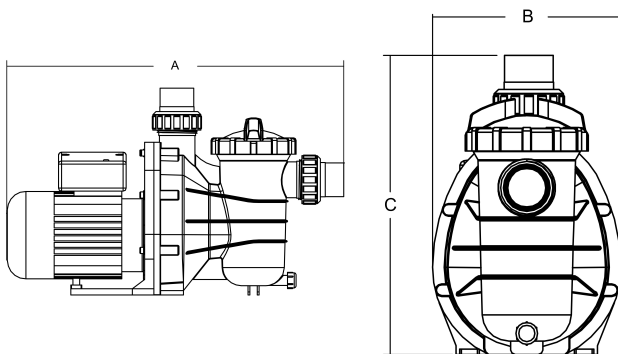

# TECHNICAL SPECIFICATIONS

Colour	black
Shaft	stainless steel 316
Material seal	stainless steel 316
Connection	metric/imperial glue socket
Type	UK plug
Voltage	230VAC
Max. temperature	40 °C
Width	211 mm
Height	340 mm
Frequency	50 Hz
IP value	IPX5
Type	SS 050
Capacity	12,4 m <sup>3</sup> /h
Output Power	0,5 HP
Max. head	6 m
Size	50 mm / 1 1/2"
Length	552 mm

Weight 8.03 kg

Power 0.55 kW

Ampere 2,5 A

Noise level 60 dB

BEP Capacity 10

BEP Head 4

## DIMENSIONS

A 552 mm

B 211 mm

C 340 mm

## PRODUCT INFORMATION

This pump is designed for medium sized domestic swimming pools. Low energy consumption, quiet running.

Features:

- Connection: metric / imperial glue socket
- Transparent lid for easy checking
- NSK bearing
- Insulation: Class B
- IP55 protection
- Built in thermal protection
- Supplied including metric & imperial unions
- Supplied with RCD differential plug
- UK 3-pin plug included