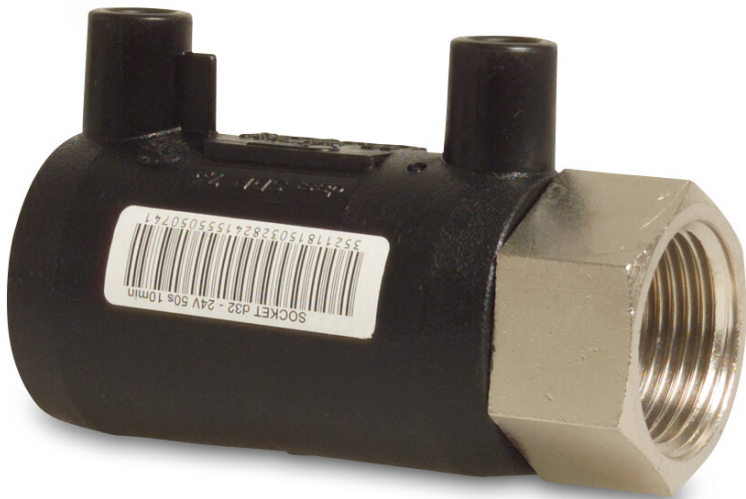

**Profec Adaptor socket
PE100/brass nickel plated 75
mm x 2 1/2" electrofusion
socket x female thread SDR7,6
24VAC 16bar 25bar black
DVGW (0302292)**

TECHNICAL SPECIFICATIONS

Colour	black
Material	PE100/brass
Approval	DVGW
Connection	electrofusion socket x female thread
Class	SDR7,6
Pressure, gas	16 bar
Pressure, water	25 bar
Size	75 mm x 2 1/2"
Voltage	24VAC

PRODUCT INFORMATION

Transition fitting suitable for the connection of PE pipes and fittings with threaded fittings or valves. Complete with 4 mm electrical connector, welding indicator and barcode reader.