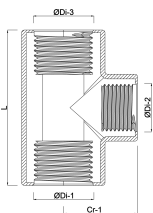

# TECHNICAL SPECIFICATIONS

Material stainless steel 316

Connection female thread

Fitting nr. Nr. 130

Pressure 16 bar

Max. temp. 100 °C

Size 3/8"

## DIMENSIONS

Cr-1 20 mm

L 42 mm

ØDi-1 3/8 "

ØDi-2 3/8 "

ØDi-3 3/8 "

β 90 °

**Last modified date: 13/03/2026**