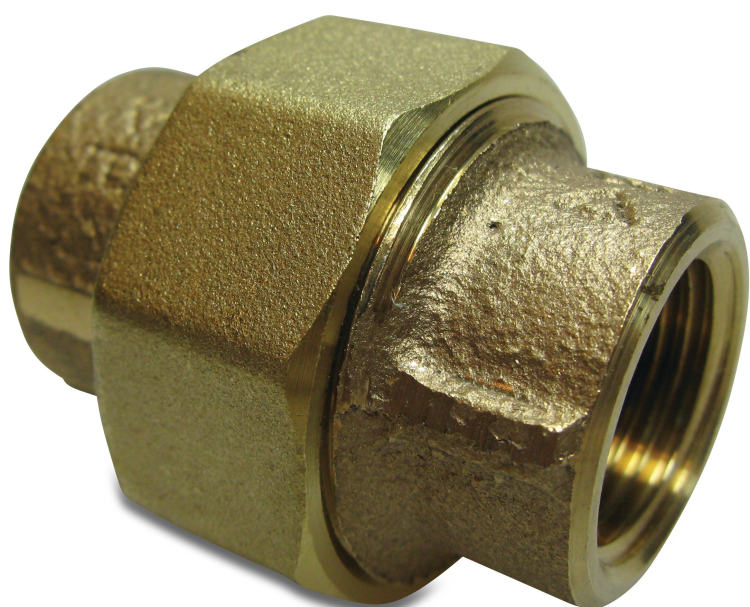

**Nr. 340 Union coupler bronze 1  
1/2" female thread 25bar type  
conical (0720550)**

# TECHNICAL SPECIFICATIONS

Type	conical
Material	bronze
Connection	female thread
Fitting nr.	Nr. 340
Size	1 1/2"
Length	57 mm
Pressure	25 bar

**Last modified date: 24/05/2026**

Bosta UK Ltd.  
Reflection House  
Olding Road  
Bury St. Edmunds  
Suffolk  
IP33 3TA  
T +44 (0) 1284 716580  
E [enquiries@bosta.co.uk](mailto:enquiries@bosta.co.uk)  
<http://www.bosta.com>