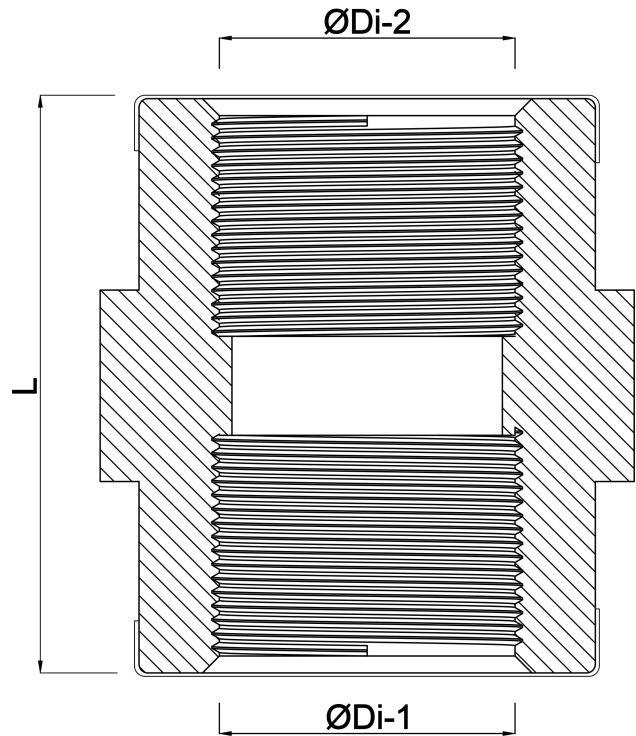

# VDL Adaptor socket PVC-U 1/2" female thread 16bar grey with stainless steel ring type reinforced (7002767)

**VDL** Van de Lande

# TECHNICAL SPECIFICATIONS

Colour	grey
Type	reinforced
Material	PVC-U
Feature	with stainless steel ring
Connection	female thread
Size	1/2"
Length	33 mm
Spanner	32
Pressure	16 bar

# DIMENSIONS

K-1	32 mm
L	33 mm
T	3 mm
ØDi-1	1/2 "
ØDi-2	1/2 "

**Last modified date: 24/05/2026**

Bosta UK Ltd.  
Reflection House  
Olding Road  
Bury St. Edmunds  
Suffolk  
IP33 3TA  
T +44 (0) 1284 716580  
E [enquiries@bosta.co.uk](mailto:enquiries@bosta.co.uk)  
<http://www.bosta.com>