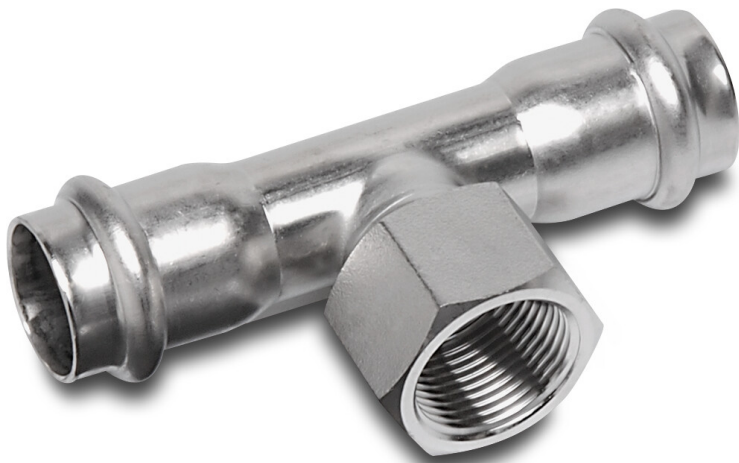

**Bonfix Adaptor T-piece 90°
stainless steel 316L 15 mm x
1/2" x 15 mm press x female
thread x press KIWA (0085216)**

bonfix[®]
the fitting factory

TECHNICAL SPECIFICATIONS

Material	stainless steel 316L
Approval	KIWA
Connection	press x female thread x press
Size	15 mm x 1/2" x 15 mm