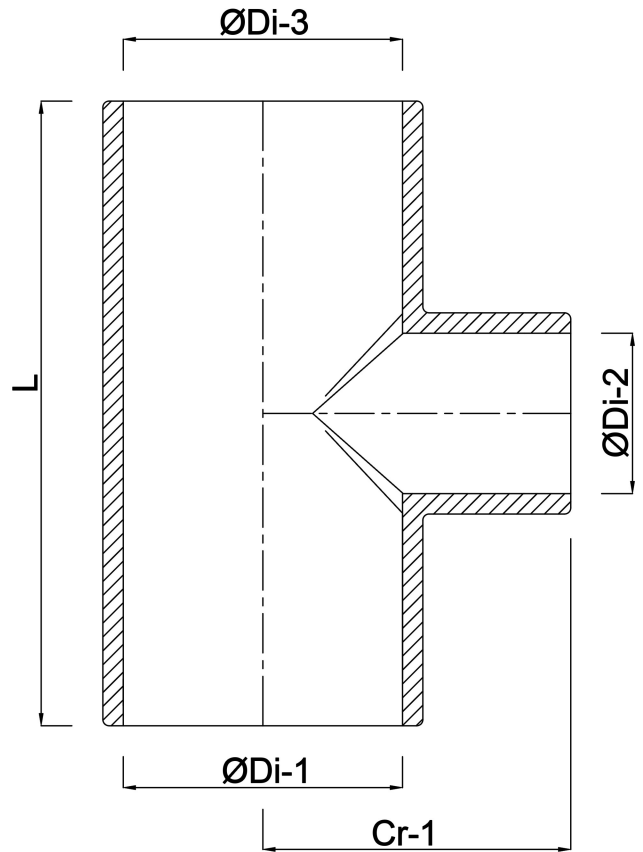

Last modified date: 23/05/2026

Bosta UK Ltd.
Reflection House
Olding Road
Bury St. Edmunds
Suffolk
IP33 3TA
T +44 (0) 1284 716580
E enquiries@bosta.co.uk
<http://www.bosta.com>