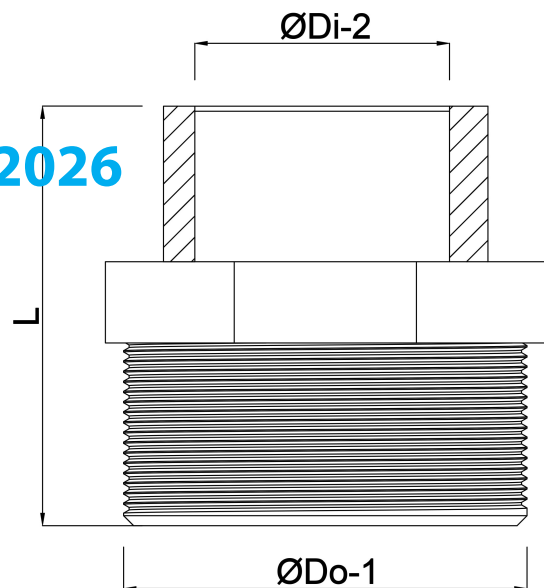

**Profec Reducer nipple PVC-U 1
1/4" x 3/4" male thread x
female thread 10bar grey
(0100200)**

TECHNICAL SPECIFICATIONS

Colour	grey
Material	PVC-U
Connection	male thread x female thread
Pressure	10 bar
Size	1 1/4" x 3/4"

DIMENSIONS

L	50 mm
ØDi-2	3/4 "
ØDo-1	1 1/4 "

Last modified date: 13/03/2026

Bosta UK Ltd.
Reflection House
Olding Road
Bury St. Edmunds
Suffolk
IP33 3TA
T +44 (0) 1284 716580
E enquiries@bosta.co.uk

<http://www.bosta.com>