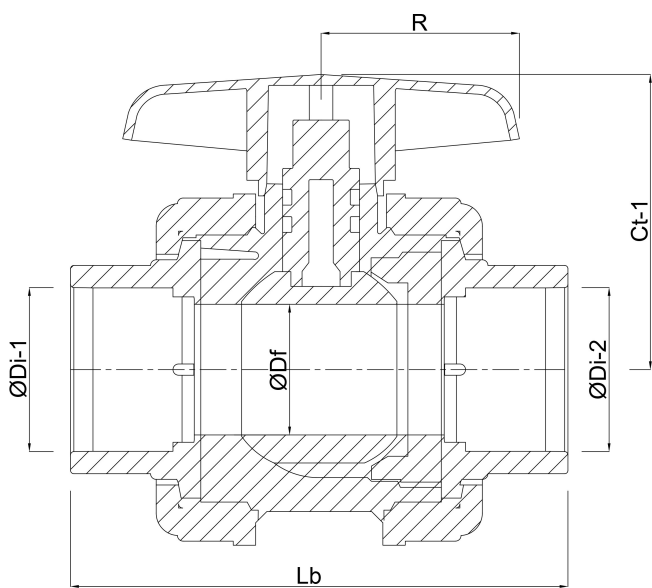

Housing construction 3-part

Material housing PVC-U

Material seal hytrel/EPDM

Connection female thread

Max. temperature 60 °C

Minimum medium temperature 0 °C
(continuous)

Size 1"

DN 25

Pressure 16 bar

DIMENSIONS

Ct-1 71 mm

Lb 126 mm

R 54 mm

ØDf 25 mm

ØDi-1 1 "

ØDi-2 1 "