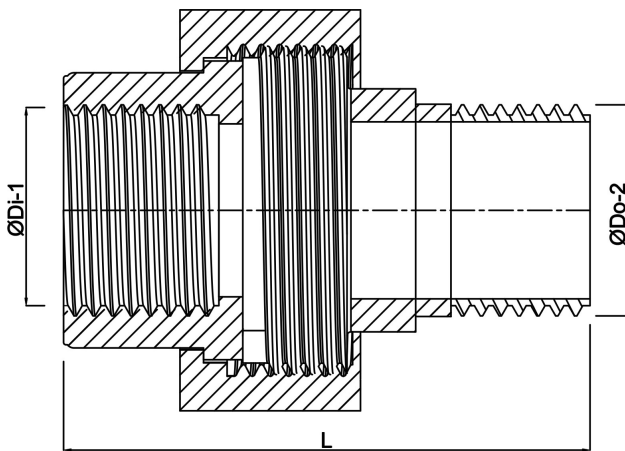

**Profec Nr. 341 Union coupler  
cast iron black 3/4" female  
thread x male thread 25bar  
DVGW type conical (1134104)**

# TECHNICAL SPECIFICATIONS

Type	conical
Material	cast iron black
Approval	DVGW
Connection	female thread x male thread
Fitting nr.	Nr. 341
Temperature range	-20°C - 120°C
Pressure	25 bar
Size	3/4"
Outer ø	72 mm

## DIMENSIONS

F-1	16 mm
F-2	17 mm
K-1	31 mm
K-2	31 mm
Kn	50 mm
L	72 mm

$\text{ØDi-1}$  3/4 "

$\text{ØDo-2}$  3/4 "

**Last modified date: 24/05/2026**

Bosta UK Ltd.  
Reflection House  
Olding Road  
Bury St. Edmunds  
Suffolk  
IP33 3TA  
T +44 (0) 1284 716580  
E [enquiries@bosta.co.uk](mailto:enquiries@bosta.co.uk)  
<http://www.bosta.com>