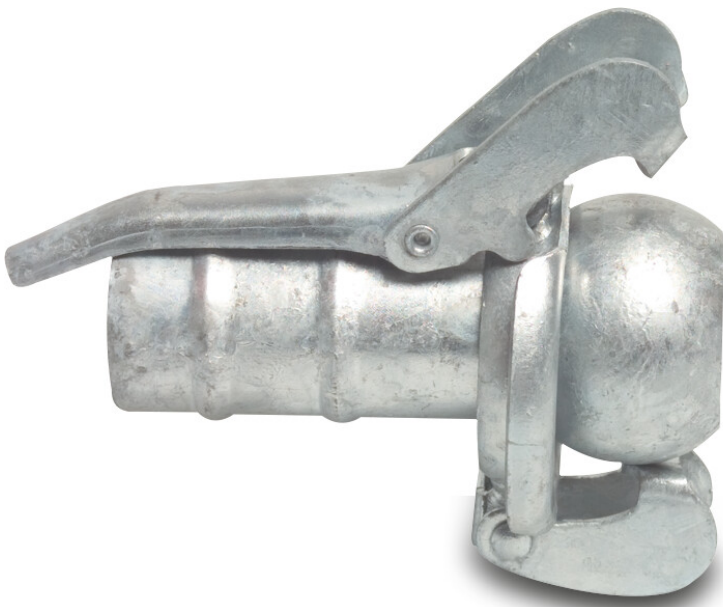

**Quick coupler adaptor steel
galvanised 194 mm x 200 mm
male part Bauer x hose tail
type Bauer S77 (0220438)**

TECHNICAL SPECIFICATIONS

Type	Bauer
------	-------

Material	steel
----------	-------

Surface treatment	galvanised
-------------------	------------

Connection	male part Bauer x hose tail
------------	-----------------------------

Type	S77
------	-----

Size	194 mm x 200 mm
------	-----------------

Last modified date: 23/05/2026

Bosta UK Ltd.
Reflection House
Olding Road
Bury St. Edmunds
Suffolk
IP33 3TA
T +44 (0) 1284 716580
E enquiries@bosta.co.uk
<http://www.bosta.com>