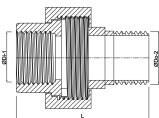

**Profec Nr. 331 Union coupler
stainless steel 316 1" female
thread x male thread 10bar
type flat (0080695)**

TECHNICAL SPECIFICATIONS

Type	flat
Material	stainless steel 316
Material seal	teflon
Connection	female thread x male thread
Fitting nr.	Nr. 331
Pressure	10 bar
Size	1"
Length	68 mm
Outer ø	50 mm

DIMENSIONS

Kn	50 mm
L	68 mm
ØDi-1	1 "
ØDo-2	1 "

Last modified date: 13/03/2026

Bosta UK Ltd.
Reflection House
Olding Road
Bury St. Edmunds
Suffolk
IP33 3TA
T +44 (0) 1284 716580
E enquiries@bosta.co.uk
<http://www.bosta.com>