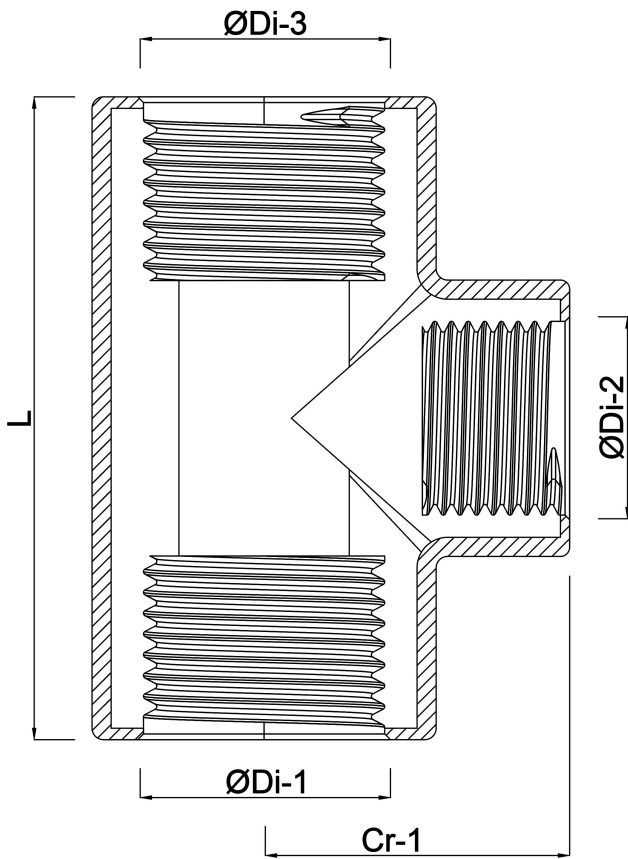

Profec Nr. 130 T-piece 90° brass 3" female thread 20bar (0710437)

TECHNICAL SPECIFICATIONS

Material	brass
Connection	female thread
Fitting nr.	Nr. 130
Size	3"
Max. temperature	80 °C
Pressure	20 bar
Max. temp.	80 °C

DIMENSIONS

Cr-1	75 mm
L	149 mm
ØDi-1	3 "
ØDi-2	3 "
ØDi-3	3 "
β	90 °

Last modified date: 24/05/2026

Bosta UK Ltd.
Reflection House
Olding Road
Bury St. Edmunds
Suffolk
IP33 3TA
T +44 (0) 1284 716580
E enquiries@bosta.co.uk
<http://www.bosta.com>