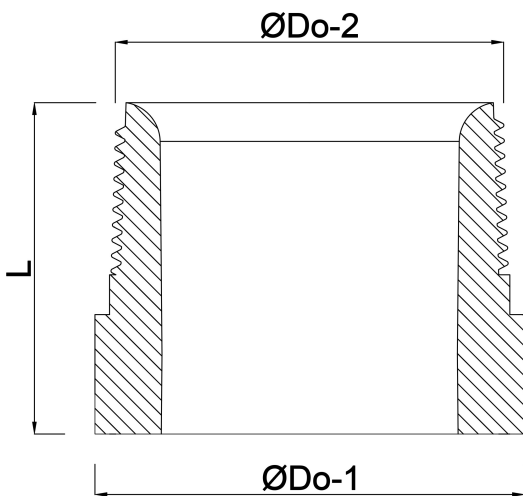

**Profec Nr. 23B Welding nipple  
stainless steel 316 1/2" male  
thread x butt welding 8bar 35  
mm (0080745)**

# TECHNICAL SPECIFICATIONS

Material	stainless steel 316
Connection	male thread x butt welding
Fitting nr.	Nr. 23B
Pressure	8 bar
Size	1/2"
Length	35 mm

## DIMENSIONS

L	35 mm
ØDo-1	21.34 mm
ØDo-2	1/2 "

**Last modified date: 13/03/2026**

Bosta UK Ltd.  
Reflection House  
Olding Road  
Bury St. Edmunds  
Suffolk  
IP33 3TA  
T +44 (0) 1284 716580  
E [enquiries@bosta.co.uk](mailto:enquiries@bosta.co.uk)  
<http://www.bosta.com>