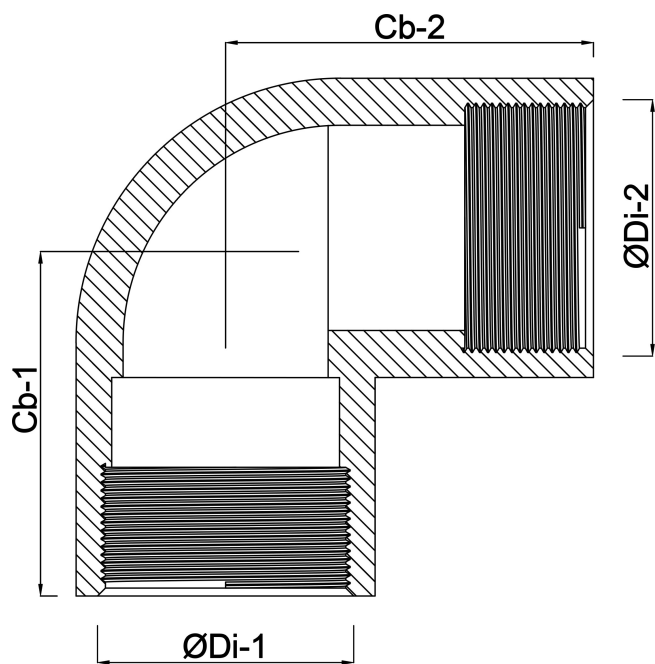

**Profec Nr. 90 Elbow 90° brass 1
1/2" female thread 30bar**
(0710290)

TECHNICAL SPECIFICATIONS

Material	brass
Connection	female thread
Fitting nr.	Nr. 90
Size	1 1/2"
Max. temperature	120 °C
Pressure	30 bar
Max. temp.	120 °C

DIMENSIONS

Cb-1	42.7 mm
Cb-2	42.7 mm
F-1	15.5 mm
F-2	15.5 mm
ØDi-1	1 1/2 "
ØDi-2	1 1/2 "
β	90 °

Last modified date: 13/03/2026

Bosta UK Ltd.
Reflection House
Olding Road
Bury St. Edmunds
Suffolk
IP33 3TA
T +44 (0) 1284 716580
E enquiries@bosta.co.uk
<http://www.bosta.com>