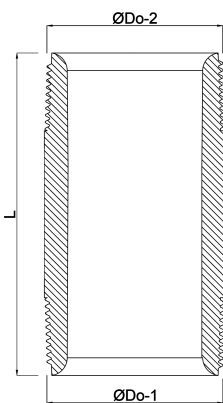

**Profec Nr. 23 Pipe nipple steel
black 1/2" male thread 16bar
500 mm (1162500)**

TECHNICAL SPECIFICATIONS

Material steel black

Connection male thread

DIN Standard DIN 2982

Fitting nr. Nr. 23

Pressure 16 bar

Size 1/2"

Length 500 mm

DIMENSIONS

L 500 mm

ØDo-1 1/2 "

ØDo-2 1/2 "

Last modified date: 14/03/2026

Bosta UK Ltd.
Reflection House
Olding Road
Bury St. Edmunds
Suffolk
IP33 3TA
T +44 (0) 1284 716580
E enquiries@bosta.co.uk
<http://www.bosta.com>