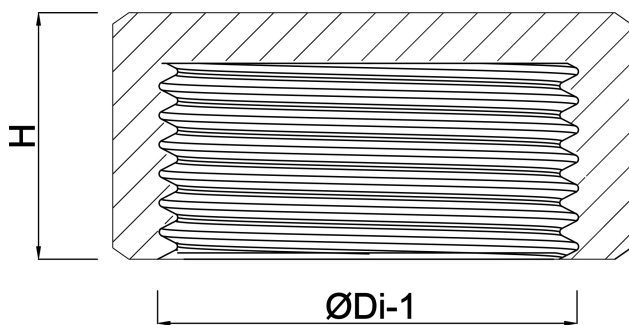

**Profec Cap PVC-U 2 1/2" female
thread 10bar grey type plain
(7036405)**

TECHNICAL SPECIFICATIONS

Colour	grey
Type	plain
Material	PVC-U
Material seal	EPDM
Connection	female thread
Pressure	10 bar
Size	2 1/2"

DIMENSIONS

H	58 mm
ØDi-1	2 1/2 "

PRODUCT INFORMATION

With flat rubber seal

Last modified date: 23/05/2026

Bosta UK Ltd.
Reflection House
Olding Road
Bury St. Edmunds
Suffolk
IP33 3TA
T +44 (0) 1284 716580
E enquiries@bosta.co.uk
<http://www.bosta.com>