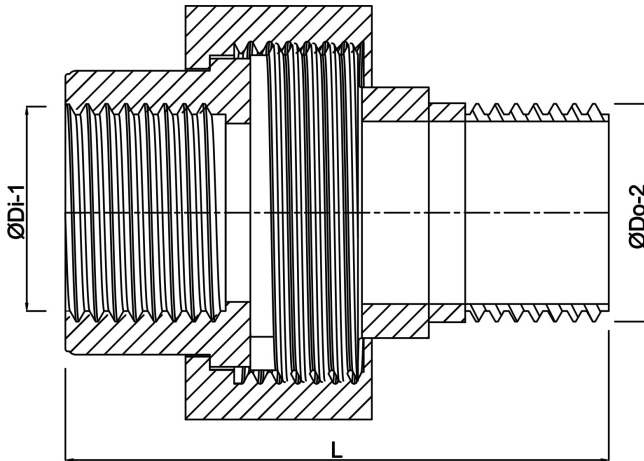

**Profec Nr. 341 Union coupler
stainless steel 316 3/4" female
thread x male thread 16bar
type conical (0080204)**

TECHNICAL SPECIFICATIONS

Type	conical
Material	stainless steel 316
Connection	female thread x male thread
Fitting nr.	Nr. 341
Pressure	16 bar
Max. temp.	100 °C
DN	3/4 "
Size	3/4"
Length	59 mm
Outer ø	26,9 mm

DIMENSIONS

K-1	46 mm
K-2	30 mm
L	59 mm
ØDi-1	3/4 "
ØDo-2	3/4 "

Last modified date: 13/03/2026

Bosta UK Ltd.
Reflection House
Olding Road
Bury St. Edmunds
Suffolk
IP33 3TA
T +44 (0) 1284 716580
E enquiries@bosta.co.uk
<http://www.bosta.com>