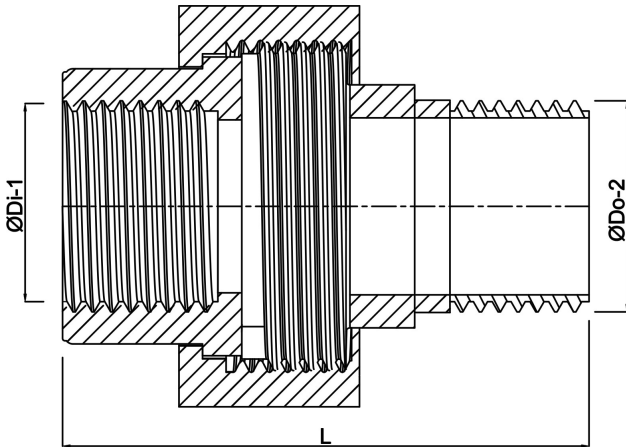

**Profec Nr. 341 Union coupler
stainless steel 316 3/4" female
thread x male thread 16bar
type conical (0080204)**

TECHNICAL SPECIFICATIONS

Type	conical
Material	stainless steel 316
Connection	female thread x male thread
Fitting nr.	Nr. 341
Pressure	16 bar
Max. temp.	100 °C
DN	3/4 "
Size	3/4"
Length	59 mm
Outer ø	26,9 mm

DIMENSIONS

K-1	46 mm
K-2	30 mm
L	59 mm
ØDi-1	3/4 "
ØDo-2	3/4 "

Last modified date: 22/05/2026

Bosta UK Ltd.
Reflection House
Olding Road
Bury St. Edmunds
Suffolk
IP33 3TA
T +44 (0) 1284 716580
E enquiries@bosta.co.uk
<http://www.bosta.com>