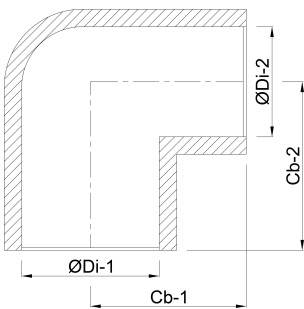

Elbow 90° PVC-U 90 mm glue socket 16bar grey (0160113)

TECHNICAL SPECIFICATIONS

Colour grey

Material PVC-U

Connection glue socket

Size 90 mm

Pressure 16 bar

DIMENSIONS

Cb-1 97 mm

Cb-2 97 mm

Mold injection moulded

\varnothing Di-1 90 mm

\varnothing Di-2 90 mm

β 90°

Last modified date: 13/03/2026

Bosta UK Ltd.
Reflection House
Olding Road
Bury St. Edmunds
Suffolk
IP33 3TA
T +44 (0) 1284 716580
E enquiries@bosta.co.uk
<http://www.bosta.com>