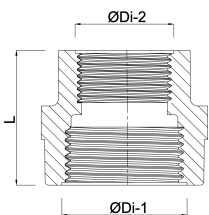

**Profec Nr. 240 Reducer socket  
brass 1/4" x 1/8" female thread  
30bar (0710314)**

# TECHNICAL SPECIFICATIONS

Material	brass
Connection	female thread
Fitting nr.	Nr. 240
Size	1/4" x 1/8"
Max. temperature	120 °C
Pressure	30 bar
Max. temp.	120 °C

## DIMENSIONS

F-1	10.2 mm
F-2	12 mm
L	22.5 mm
ØDi-1	1/4 "
ØDi-2	1/8 "

**Last modified date: 13/03/2026**

Bosta UK Ltd.  
Reflection House  
Olding Road  
Bury St. Edmunds  
Suffolk  
IP33 3TA  
T +44 (0) 1284 716580  
E [enquiries@bosta.co.uk](mailto:enquiries@bosta.co.uk)  
<http://www.bosta.com>