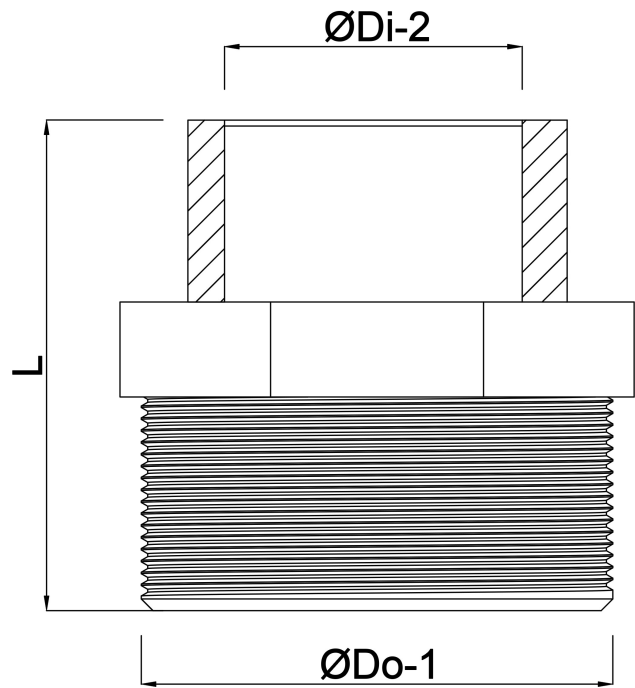

**Profec Reducer nipple PVC-U 2  
1/2" x 1 1/2" male thread x  
female thread 10bar grey  
(0100212)**

# TECHNICAL SPECIFICATIONS

Colour	grey
Material	PVC-U
Connection	male thread x female thread
Pressure	10 bar
Size	2 1/2" x 1 1/2"

## DIMENSIONS

F-1	30.2 mm
F-2	21.4 mm
L	64.5 mm
ØDi-2	1 1/2 "
ØDo-1	2 1/2 "

**Last modified date: 22/05/2026**

Bosta UK Ltd.  
Reflection House  
Olding Road  
Bury St. Edmunds  
Suffolk  
IP33 3TA  
T +44 (0) 1284 716580  
E [enquiries@bosta.co.uk](mailto:enquiries@bosta.co.uk)  
<http://www.bosta.com>