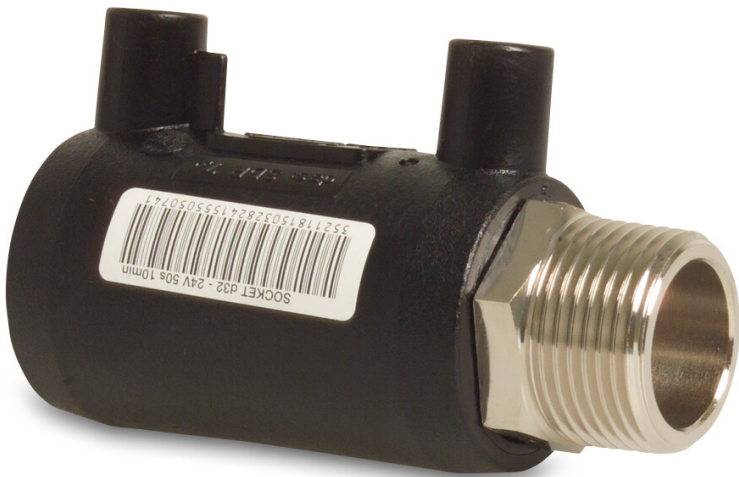

**Profec Adaptor bush
PE100/brass nickel plated 63
mm x 2" electrofusion socket x
male thread SDR7,4 24VAC
16bar 16bar black DVGW
(0302284)**

TECHNICAL SPECIFICATIONS

Colour	black
Material	PE100/brass
Approval	DVGW
Connection	electrofusion socket x male thread
Voltage	24VAC
Class	SDR7,4
Pressure, gas	16 bar
Pressure, water	16 bar
Size	63 mm x 2"
Length	158 mm
Outer ø	82 mm
Spanner	65

PRODUCT INFORMATION

Transition fitting suitable for the connection of PE pipes and fittings with threaded fittings or valves. Complete with 4 mm electrical connector, welding indicator and barcode reader.