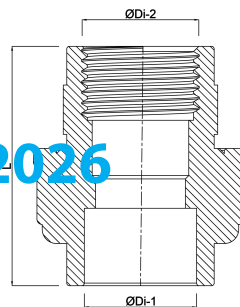

**VDL Union adaptor PVC-U 40
mm x 1 1/4" glue socket x
female thread 16bar grey type
reinforced (7018218)**

V-L Van de Lande

TECHNICAL SPECIFICATIONS

Colour	grey
Type	reinforced
Material	PVC-U
Material seal	EPDM
Connection	glue socket x female thread
Size	40 mm x 1 1/4"
Pressure	16 bar

DIMENSIONS

F-2	23 mm
L	75 mm
ØDi-1	40 mm
ØDi-2	1 1/4 "

Last modified date: 14/03/2026

Bosta UK Ltd.
Reflection House
Olding Road
Bury St. Edmunds
Suffolk
IP33 3TA
T +44 (0) 1284 716580
E enquiries@bosta.co.uk
<http://www.bosta.com>