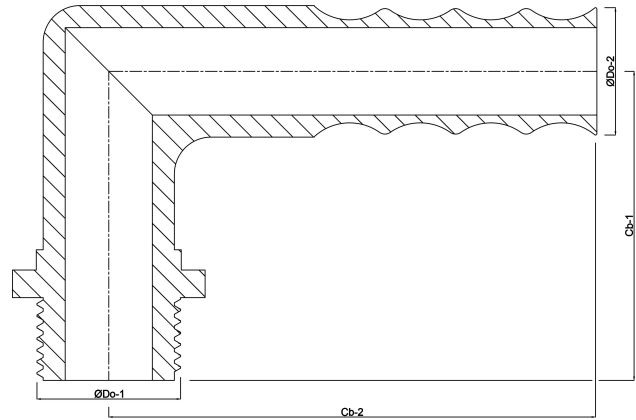

**Hose tail elbow 90° PP 3/4" x 12  
mm male thread x hose tail  
6bar grey (0330254)**

# TECHNICAL SPECIFICATIONS

Colour	grey
Material	PP
Connection	male thread x hose tail
Pressure	6 bar
Max. temp.	80 °C
Size	3/4" x 12 mm

# DIMENSIONS

Cb-1	45 mm
Cb-2	60 mm
ØDo-1	3/4 "
ØDo-2	12 mm
β	90 °

**Last modified date: 23/05/2026**

Bosta UK Ltd.  
Reflection House  
Olding Road  
Bury St. Edmunds  
Suffolk  
IP33 3TA  
T +44 (0) 1284 716580  
E [enquiries@bosta.co.uk](mailto:enquiries@bosta.co.uk)  
<http://www.bosta.com>