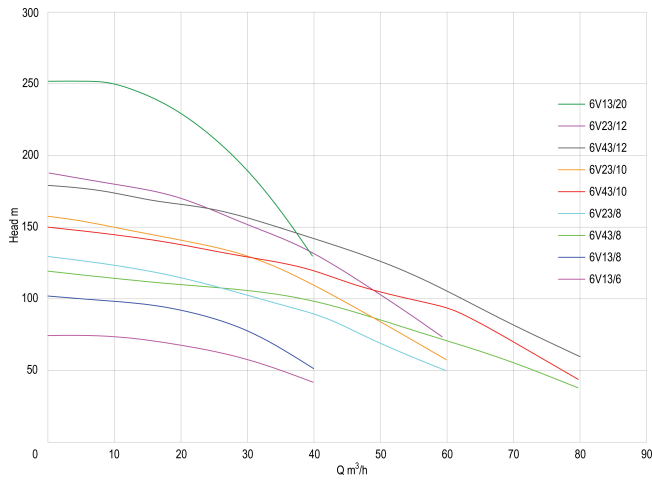

Rovatti Deep well pump cast iron DN85 flange green type 6V43/12 (7024607)

rovatti pompe

TECHNICAL SPECIFICATIONS

Colour green

Material cast iron

Pump body cast iron

Material impeller 1 cast iron

Connection flange

Outer ø 142 mm

Press 170

Motor RPM 2900

Type 6V43/12

Capacity 25/220 - 43/163 m³/h

Output Power 50 HP

Size DN85

Power 37 kW

Impellers 12

MWC 182

Max flow rate 78 m³/h

Efficiency 67,3 %

Last modified date: 09/03/2026

Bosta UK Ltd.
 Reflection House
 Olding Road
 Bury St. Edmunds
 Suffolk
 IP33 3TA
 T +44 (0) 1284 716580
 E enquiries@bosta.co.uk
<http://www.bosta.com>