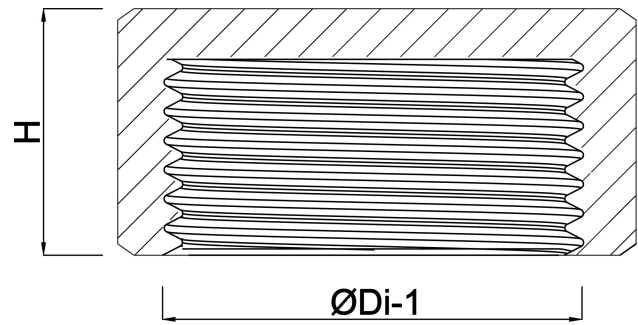

Cap PP 3/8" female thread 10bar grey (0330159)

TECHNICAL SPECIFICATIONS

Colour	grey
Material	PP
Connection	female thread
Pressure	10 bar
Max. temp.	80 °C
Size	3/8"

DIMENSIONS

F-1	16 mm
H	19 mm
K-1	23 mm
ØDi-1	3/8 "
ØDo-1	26.5 mm