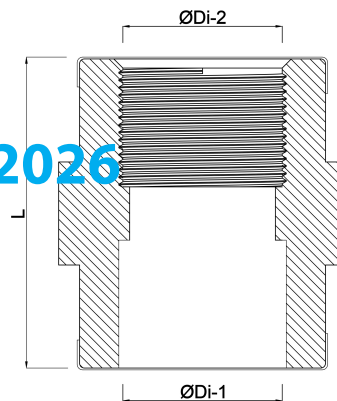

VDL Adaptor socket PVC-U 25 mm x 1/2" glue socket x female thread 16bar grey (7002754)

VL Van de Lande

TECHNICAL SPECIFICATIONS

Colour	grey
Material	PVC-U
Size	25 mm x 1/2"
Connection	glue socket x female thread
Pressure	16 bar

DIMENSIONS

F-1	15 mm
F-2	15 mm
L	39 mm
ØDi-1	25 mm
ØDi-2	1/2 "

Last modified date: 14/03/2026

Bosta UK Ltd.
Reflection House
Olding Road

Bury St. Edmunds
Suffolk
IP33 3TA
T +44 (0) 1284 716580
E enquiries@bosta.co.uk
<http://www.bosta.com>