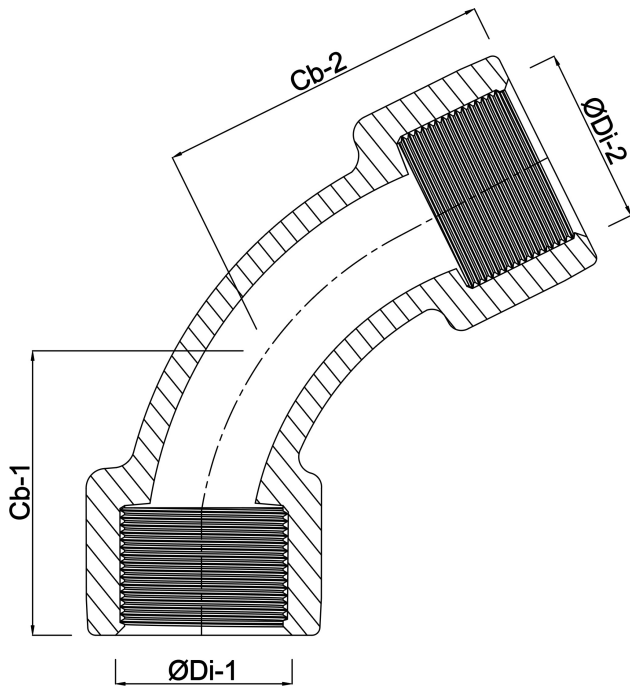

**Profec Nr. 41 Bend 45° cast iron
galvanised 1 1/4" female
thread 25bar DVGW (1004106)**

TECHNICAL SPECIFICATIONS

Material	cast iron
Surface treatment	galvanised
Approval	DVGW
Connection	female thread
Fitting nr.	Nr. 41
Temperature range	-20°C - 120°C
Pressure	25 bar
Size	1 1/4"

DIMENSIONS

Cb-1	64 mm
Cb-2	54 mm
ØDi-1	1 1/4 "
ØDi-2	1 1/4 "
β	45 °

Last modified date: 24/05/2026

Bosta UK Ltd.
Reflection House
Olding Road
Bury St. Edmunds
Suffolk
IP33 3TA
T +44 (0) 1284 716580
E enquiries@bosta.co.uk
<http://www.bosta.com>