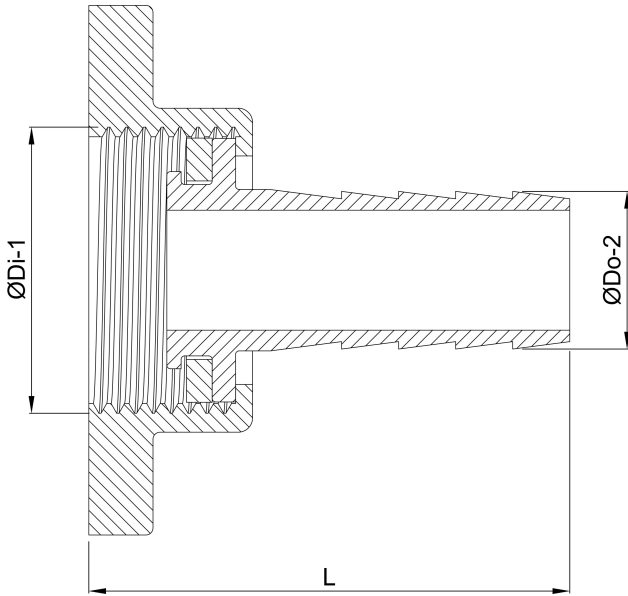

**Profec Hose tail 2/3 union
adaptor brass 1" x 25 mm
female threaded nut x hose tail
type flat seal (0423313)**

TECHNICAL SPECIFICATIONS

Type	flat seal
Material	brass
Connection	female threaded nut x hose tail
Max. temp.	120 °C
Size	1" x 25 mm
Max. temperature	120 °C

DIMENSIONS

Dq-2	24 mm
L	38 mm
Lq-2	27 mm
Nq-2	4
ØDi-1	1 "
ØDo-2	25 mm

Last modified date: 23/05/2026

Bosta UK Ltd.
Reflection House
Olding Road
Bury St. Edmunds
Suffolk
IP33 3TA
T +44 (0) 1284 716580
E enquiries@bosta.co.uk
<http://www.bosta.com>