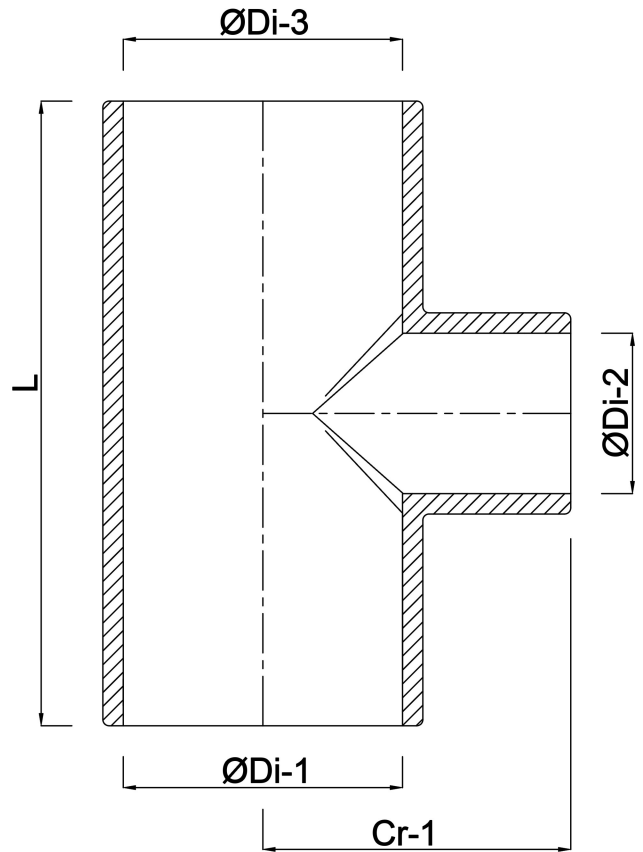

**Profec Reducer T-piece 90°
PVC-U 125 mm x 90 mm x 125
mm glue socket 16bar grey
(0110325)**

TECHNICAL SPECIFICATIONS

Colour	grey
Material	PVC-U
Connection	glue socket
Size	125 mm x 90 mm x 125 mm
Pressure	16 bar

DIMENSIONS

Cr-1	125.5 mm
L	266 mm
P-1	69 mm
P-2	51 mm
P-3	69 mm
ØDi-1	125 mm
ØDi-2	90 mm
ØDi-3	125 mm
β	90 °

Last modified date: 23/05/2026

Bosta UK Ltd.
Reflection House
Olding Road
Bury St. Edmunds
Suffolk
IP33 3TA
T +44 (0) 1284 716580
E enquiries@bosta.co.uk
<http://www.bosta.com>