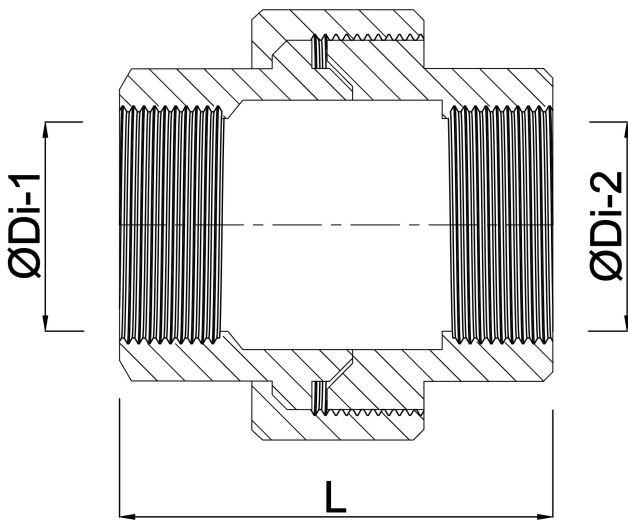

**Profec Nr. 330 Union coupler
cast iron galvanised 2 1/2"
female thread 25bar DVGW
type flat (1033010)**

TECHNICAL SPECIFICATIONS

Type flat

Material cast iron

Surface treatment galvanised

Approval DVGW

Connection female thread

Fitting nr. Nr. 330

Pressure 25 bar

Size 2 1/2"

Length 88 mm

DIMENSIONS

F-1 25 mm

F-2 25 mm

K-1 84 mm

K-2 84 mm

Kn 108 mm

L 86 mm

ØDi-1 2 1/2 "

ØDi-2 2 1/2 "

Last modified date: 24/05/2026

Bosta UK Ltd.
Reflection House
Olding Road
Bury St. Edmunds
Suffolk
IP33 3TA
T +44 (0) 1284 716580
E enquiries@bosta.co.uk
<http://www.bosta.com>