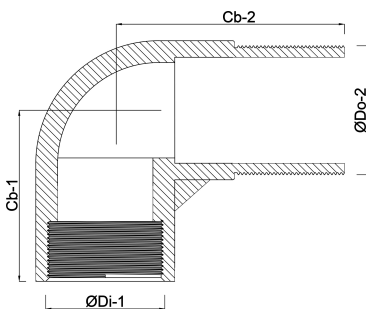

**Profec Nr. 92 Elbow 90°
stainless steel 316 3/8" female
thread x male thread 16bar
(0080017)**

TECHNICAL SPECIFICATIONS

Material	stainless steel 316
Connection	female thread x male thread
Fitting nr.	Nr. 92
Pressure	16 bar
Max. temp.	100 °C
Size	3/8"

DIMENSIONS

Cb-1	21 mm
Cb-2	31 mm
ØDi-1	3/8 "
ØDo-2	3/8 "
β	90 °

Last modified date: 13/03/2026

Bosta UK Ltd.
Reflection House
Olding Road
Bury St. Edmunds
Suffolk
IP33 3TA
T +44 (0) 1284 716580
E enquiries@bosta.co.uk
<http://www.bosta.com>