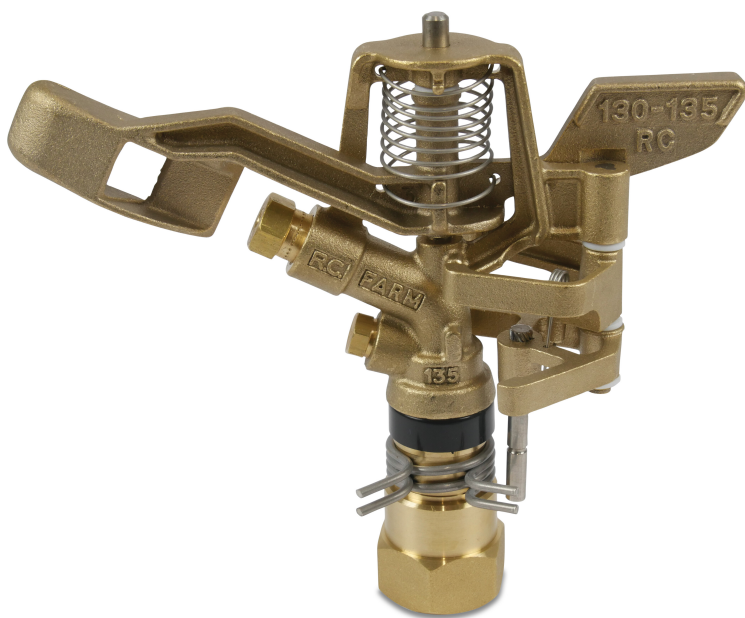

# Part circle sprinkler brass 3/4" female thread 4,8 mm type RC 135 (0630199)

# TECHNICAL SPECIFICATIONS

Type	RC 135
Material	brass
Connection	female thread
Nozzle size	4,8 mm
Capacity 3bar	1,54 m <sup>3</sup> /h
Capacity 4bar	1,77 m <sup>3</sup> /h
Capacity 5bar	1,95 m <sup>3</sup> /h
Size	3/4"
Radius 3bar	16 m
Radius 4bar	16,1 m
Radius 5bar	17,1 m

Type RC 135											
4.0mm x 2.4mm			4.4mm x 2.4mm			4.8 mm			4.8mm x 3.2mm		
Bar	Q	R	Bar	Q	R	Bar	Q	R	Bar	Q	R
2.5	1.30	12.6	2.5	1.49	12.9	2.5	1.40	14.1	2.5	2.02	14.1
3.5	1.55	13.5	3.5	1.76	13.8	3.5	1.67	14.1	3.5	2.05	14.1
-	-	-	4.5	1.79	13.8	4.5	1.70	14.4	4.5	3.33	14.4