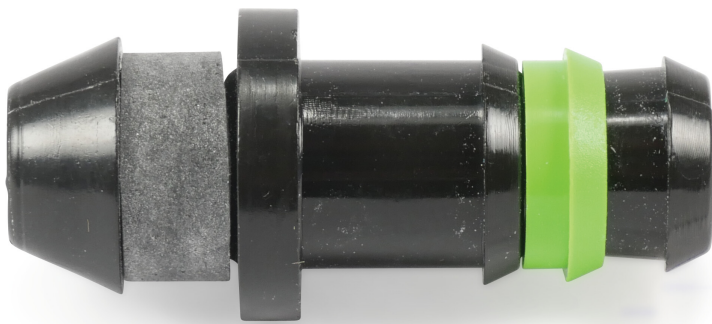

**Straight connector POM 16 mm  
x 8 mm barbed x push-in 4bar  
black (7031976)**

# TECHNICAL SPECIFICATIONS

Colour	black
Material	POM
Connection	barbed x push-in
Pressure	4 bar
Size	16 mm x 8 mm

## PRODUCT INFORMATION

Drill holes Ø 12 mm.

**Last modified date: 26/05/2026**

Bosta UK Ltd.  
Reflection House  
Olding Road  
Bury St. Edmunds  
Suffolk  
IP33 3TA  
T +44 (0) 1284 716580  
E [enquiries@bosta.co.uk](mailto:enquiries@bosta.co.uk)  
<http://www.bosta.com>