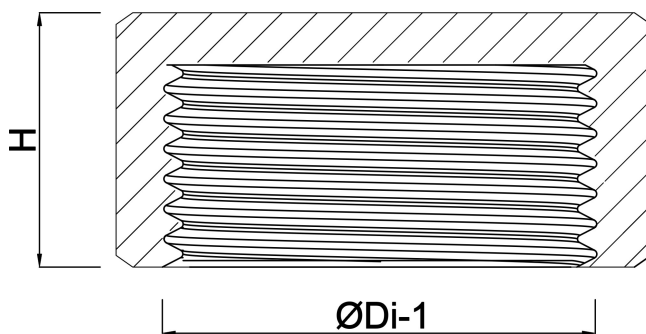

**Profec Cap PVC-U 3/4" female  
thread 10bar grey type plain  
(0110576)**

# TECHNICAL SPECIFICATIONS

Colour	grey
Type	plain
Material	PVC-U
Material seal	EPDM
Connection	female thread
Pressure	10 bar
Size	3/4"

## DIMENSIONS

H	18 mm
ØDi-1	3/4 "