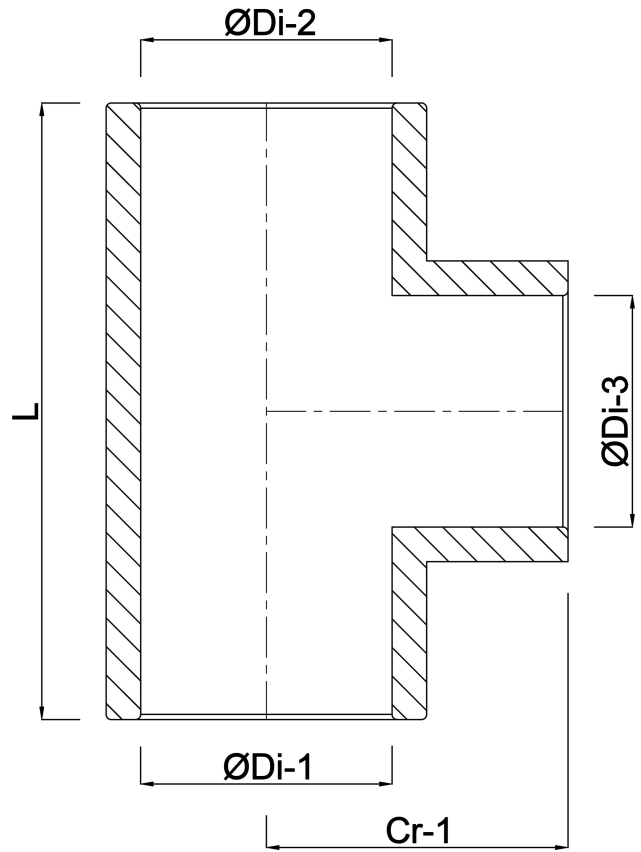

Last modified date: 24/05/2026

Bosta UK Ltd.
Reflection House
Olding Road
Bury St. Edmunds
Suffolk
IP33 3TA
T +44 (0) 1284 716580
E enquiries@bosta.co.uk
<http://www.bosta.com>