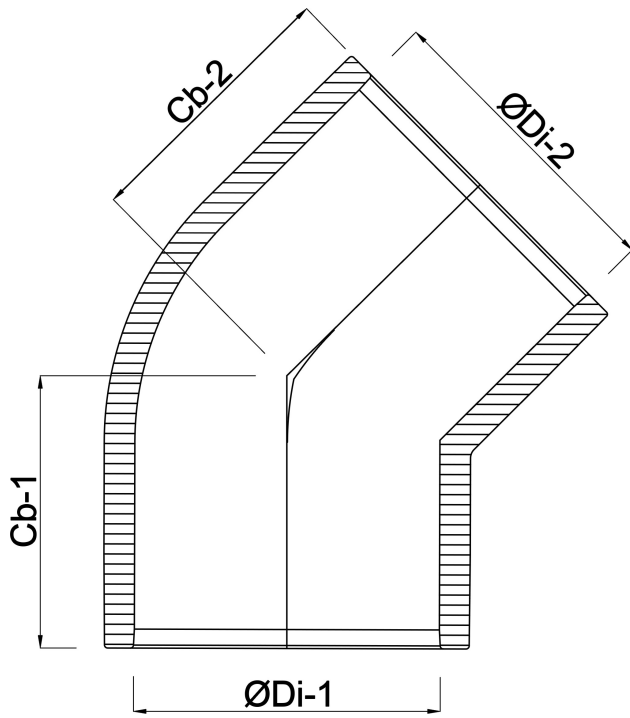

Elbow 45° PVC-U 32 mm glue socket 16bar grey (0160122)

TECHNICAL SPECIFICATIONS

Colour grey

Material PVC-U

Connection glue socket

Size 32 mm

Pressure 16 bar

DIMENSIONS

Cb-1 29.5 mm

Cb-2 29.5 mm

Mold injection moulded

ØDi-1 32 mm

ØDi-2 32 mm

Last modified date: 23/05/2026

Bosta UK Ltd.
Reflection House
Olding Road
Bury St. Edmunds
Suffolk
IP33 3TA
T +44 (0) 1284 716580
E enquiries@bosta.co.uk
<http://www.bosta.com>