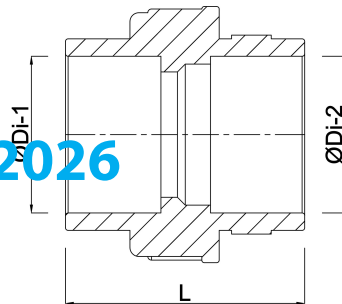

# VDL Union coupler PVC-U 40 mm glue socket 16bar grey type A (7002847)

**VL** Van de Lande

# TECHNICAL SPECIFICATIONS

Colour grey

Type A

Material PVC-U

Material seal EPDM

Connection glue socket

Size 40 mm

Pressure 16 bar

## DIMENSIONS

K-2 54 mm

L 75 mm

ØDi-1 40 mm

ØDi-2 40 mm

Last modified date: 14/03/2026

Bosta UK Ltd.  
Reflection House  
Olding Road  
Bury St. Edmunds  
Suffolk  
IP33 3TA  
T +44 (0) 1284 716580  
E [enquiries@bosta.co.uk](mailto:enquiries@bosta.co.uk)  
<http://www.bosta.com>