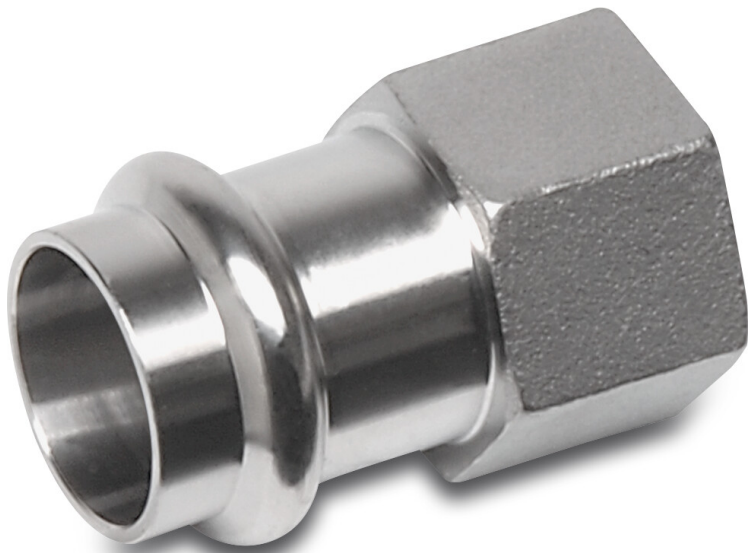

**Bonfix Adaptor socket
stainless steel 316L 1 1/4" x 35
mm female thread x press
KIWA (0085034)**

bonfix[®]
the fitting factory

TECHNICAL SPECIFICATIONS

Material	stainless steel 316L
----------	----------------------

Approval	KIWA
----------	------

Connection	female thread x press
------------	-----------------------

Size	1 1/4" x 35 mm
------	----------------

Last modified date: 22/05/2026

Bosta UK Ltd.
Reflection House
Olding Road
Bury St. Edmunds
Suffolk
IP33 3TA
T +44 (0) 1284 716580
E enquiries@bosta.co.uk
<http://www.bosta.com>