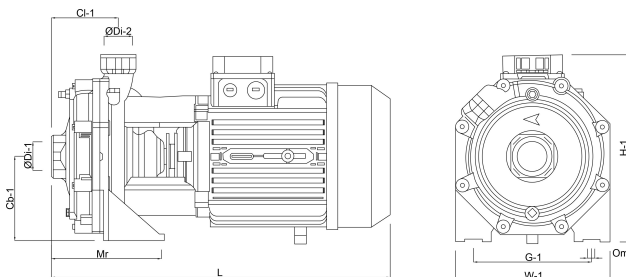

**DAB Centrifugal pump cast
iron 2" x 1 1/4" 12bar 400VAC
green type K 70/300 T 400D/50
EUE IE3 (7037864)**

TECHNICAL SPECIFICATIONS

Colour green

Material cast iron

Length 458 mm

Width 174 mm

Power 6.9 kW

Height 203 mm

Maximum ambient temperature 40 °C

Minimum ambient temperature -10 °C

Type K 70/300 T 400D/50 EUE IE3

Material impeller 1 technopolymer

Size 2" x 1 1/4"

Voltage 400VAC

Max. temperature 110 °C

Weight 72 kg

Minimum medium temperature -15 °C
(continuous)

Suction 2 "

DIMENSIONS

Cb-1 160 mm

Cl-1 122 mm

G-1 210 mm

H-1 500 mm

L 595 mm

Mr 182 mm

O 14 mm

W-1 270 mm

ØDi-1 2 "

ØDi-2 1 1/4 "

Last modified date: 27/05/2026

Bosta UK Ltd.
Reflection House
Olding Road
Bury St. Edmunds
Suffolk
IP33 3TA
T +44 (0) 1284 716580
E enquiries@bosta.co.uk
<http://www.bosta.com>