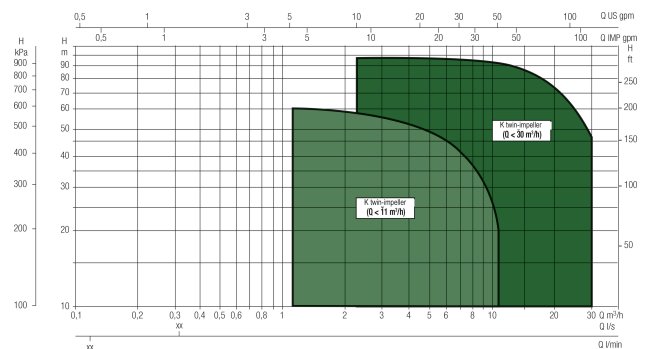

DIMENSIONS

Cb-1 160 mm

Cl-1 122 mm

G-1 210 mm

H-1 500 mm

L 595 mm

Mr 182 mm

O 14 mm

W-1 270 mm

ØDi-1 2 "

ØDi-2 1 1/4 "

Last modified date: 27/05/2026