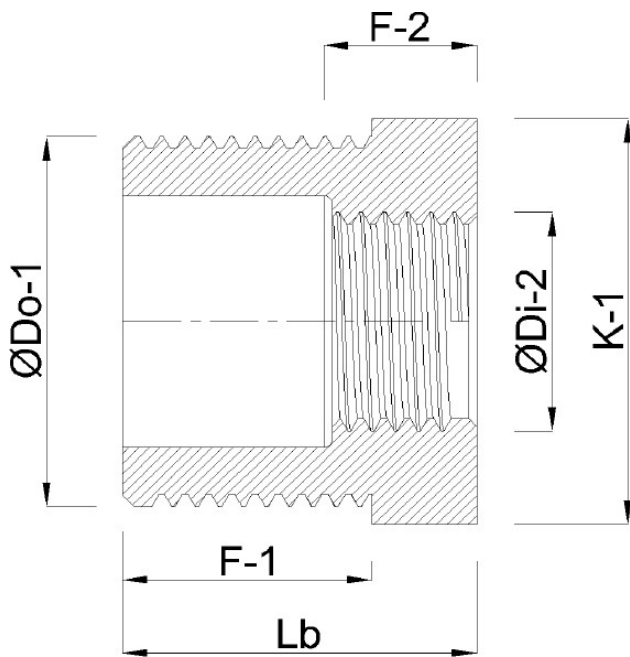

**Profec Nr. 241 Reducer bush  
stainless steel 316 1" x 3/4"  
male thread x female thread  
16bar (0080091)**

# TECHNICAL SPECIFICATIONS

Material	stainless steel 316
Connection	male thread x female thread
Fitting nr.	Nr. 241
Pressure	16 bar
Max. temp.	100 °C
Size	1" x 3/4"

## DIMENSIONS

F-1	18.8 mm
F-2	7.2 mm
K-1	35 mm
Lb	26 mm
ØDi-2	3/4 "
ØDo-1	1 "

**Last modified date: 22/06/2026**

Bosta UK Ltd.  
Reflection House  
Olding Road  
Bury St. Edmunds  
Suffolk  
IP33 3TA  
T +44 (0) 1284 716580  
E [enquiries@bosta.co.uk](mailto:enquiries@bosta.co.uk)  
<http://www.bosta.com>