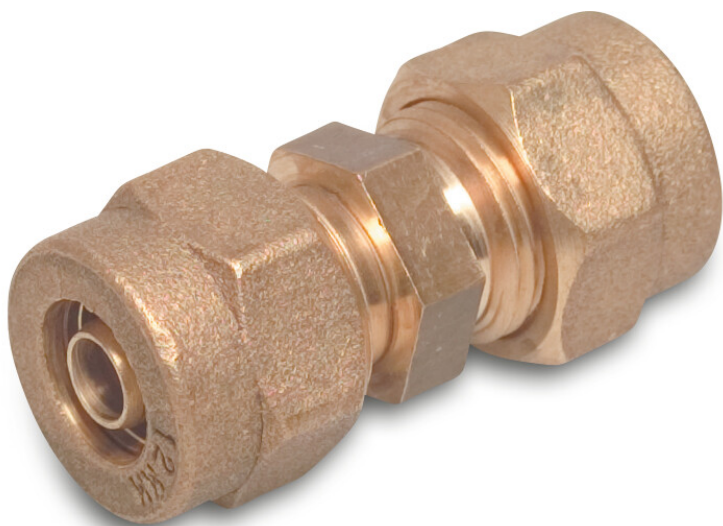

Socket brass 16 mm compression (0700377)

TECHNICAL SPECIFICATIONS

Material	brass
Connection	compression
Application	floorheating
Wall thickness	2,0 mm
Size	16 mm

Last modified date: 24/05/2026

Bosta UK Ltd.
Reflection House
Olding Road
Bury St. Edmunds
Suffolk
IP33 3TA
T +44 (0) 1284 716580
E enquiries@bosta.co.uk
<http://www.bosta.com>