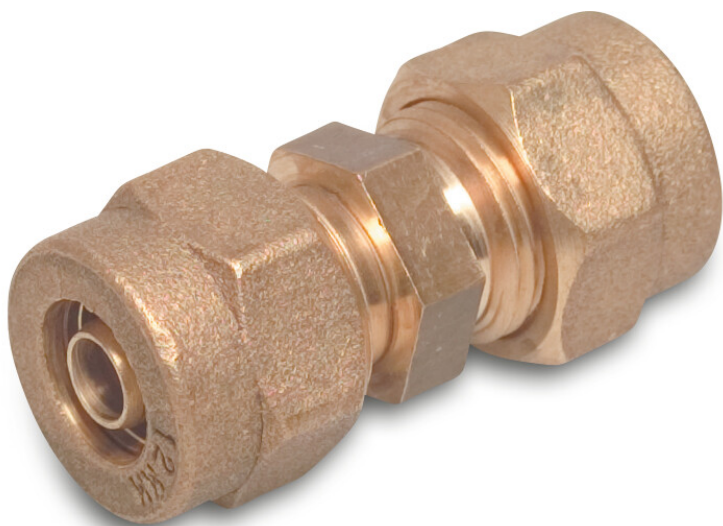

Socket brass 16 mm compression (0700377)

TECHNICAL SPECIFICATIONS

Material	brass
Connection	compression
Application	floorheating
Wall thickness	2,0 mm
Size	16 mm

Last modified date: 08/03/2026

Bosta UK Ltd.
Reflection House
Olding Road
Bury St. Edmunds
Suffolk
IP33 3TA
T +44 (0) 1284 716580
E enquiries@bosta.co.uk
<http://www.bosta.com>