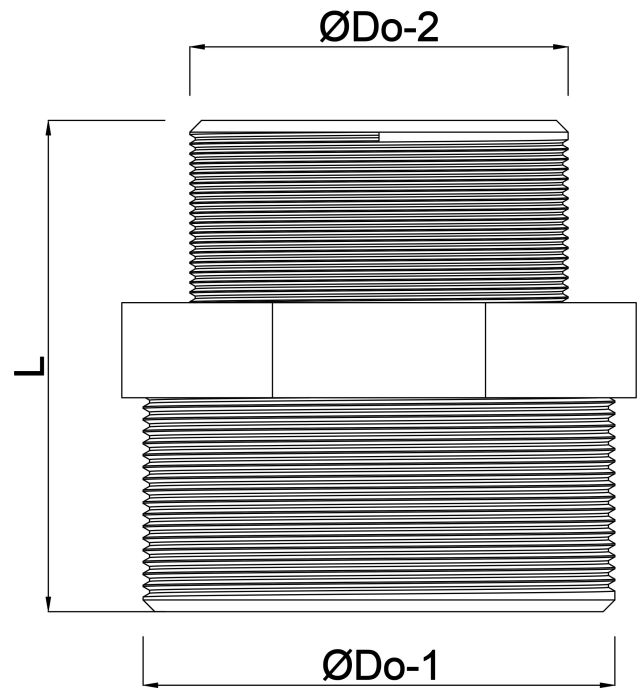

**Profec Reducing nipple
hexagonal PVC-U 1 1/2" x 1"
male thread 10bar grey
(0100179)**

TECHNICAL SPECIFICATIONS

Colour grey

Material PVC-U

Connection male thread

Pressure 10 bar

Size 1 1/2" x 1"

DIMENSIONS

F-1 23 mm

F-2 19 mm

K-1 50 mm

L 63 mm

ØDo-1 1 1/2 "

ØDo-2 1 "

Last modified date: 26/05/2026

Bosta UK Ltd.
Reflection House
Olding Road
Bury St. Edmunds
Suffolk
IP33 3TA
T +44 (0) 1284 716580
E enquiries@bosta.co.uk
<http://www.bosta.com>