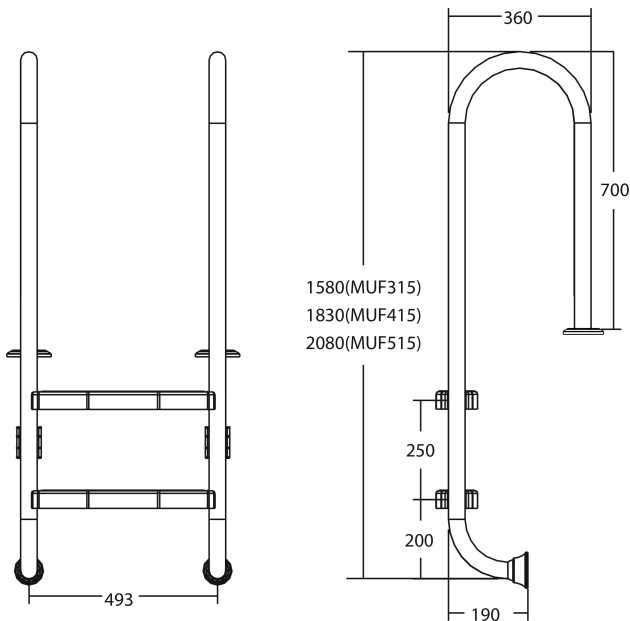

Flotide Pool steps stainless steel 316 type flange small model 3 steps (7026920)

FLOTIDE

TECHNICAL SPECIFICATIONS

Type flange small model

Material stainless steel 316

Number of Steps 3

PRODUCT INFORMATION

Flotide pool ladder (small model) is attached 170mm behind the pool edge. All ladders include an anti-slip pad.