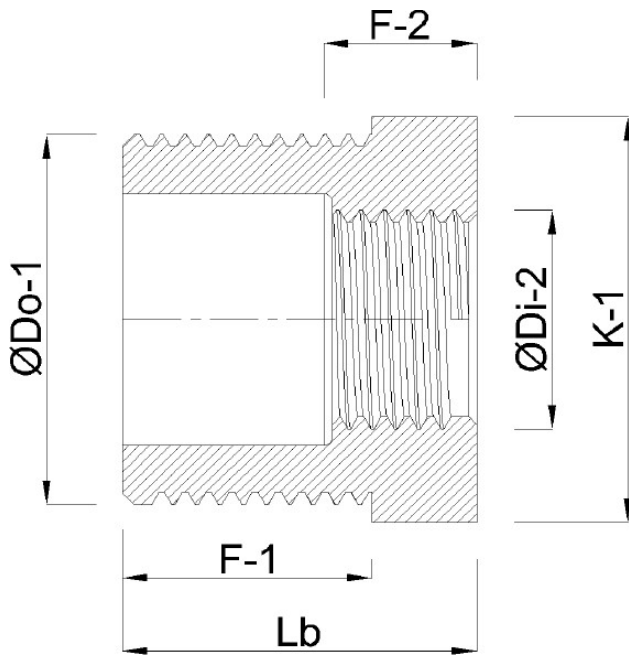

**Profec Nr. 241 Reducer bush
stainless steel 316 3" x 1 1/2"
male thread x female thread
16bar (0080368)**

TECHNICAL SPECIFICATIONS

Material	stainless steel 316
Connection	male thread x female thread
Fitting nr.	Nr. 241
Pressure	16 bar
Max. temp.	100 °C
Size	3" x 1 1/2"

DIMENSIONS

F-1	30 mm
F-2	11 mm
K-1	37.5 mm
Lb	37.5 mm
ØDi-2	1 1/2 "
ØDo-1	3 "

Last modified date: 22/06/2026

Bosta UK Ltd.
Reflection House
Olding Road
Bury St. Edmunds
Suffolk
IP33 3TA
T +44 (0) 1284 716580
E enquiries@bosta.co.uk
<http://www.bosta.com>