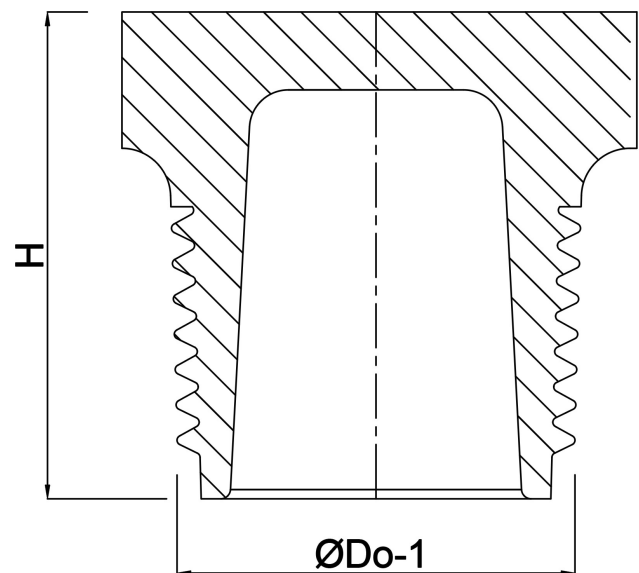

Profec Plug PVC-U 1/2" male thread 10bar grey (0110601)

TECHNICAL SPECIFICATIONS

Colour grey

Material PVC-U

Connection male thread

Pressure 10 bar

Size 1/2"

DIMENSIONS

H 25 mm

ØDo-1 1/2 "

Last modified date: 22/05/2026

Bosta UK Ltd.
Reflection House
Olding Road
Bury St. Edmunds
Suffolk
IP33 3TA
T +44 (0) 1284 716580
E enquiries@bosta.co.uk
<http://www.bosta.com>